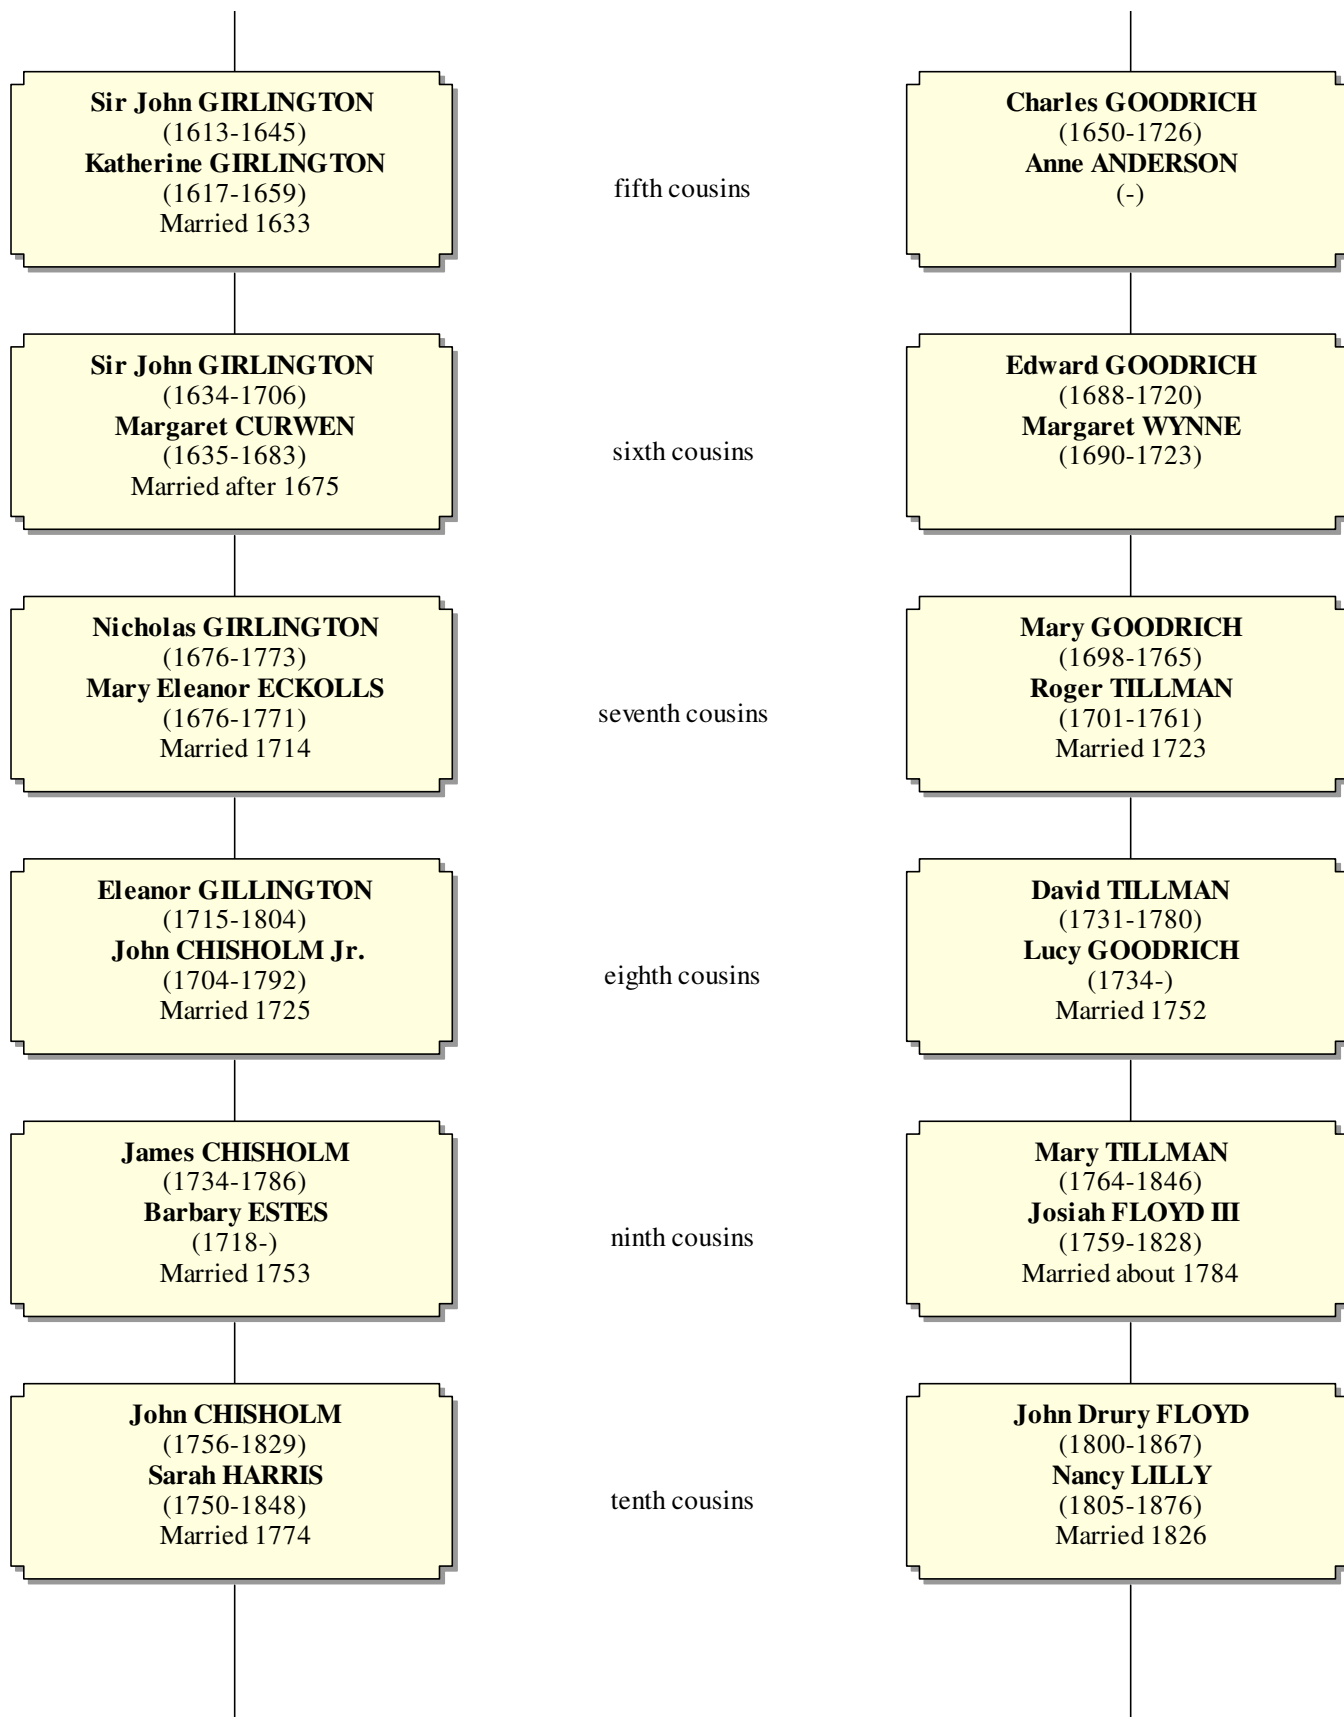

Betty Chism - William Floyd relationship

24 June 2015

Betty Chism - William Floyd relationship

24 June 2015